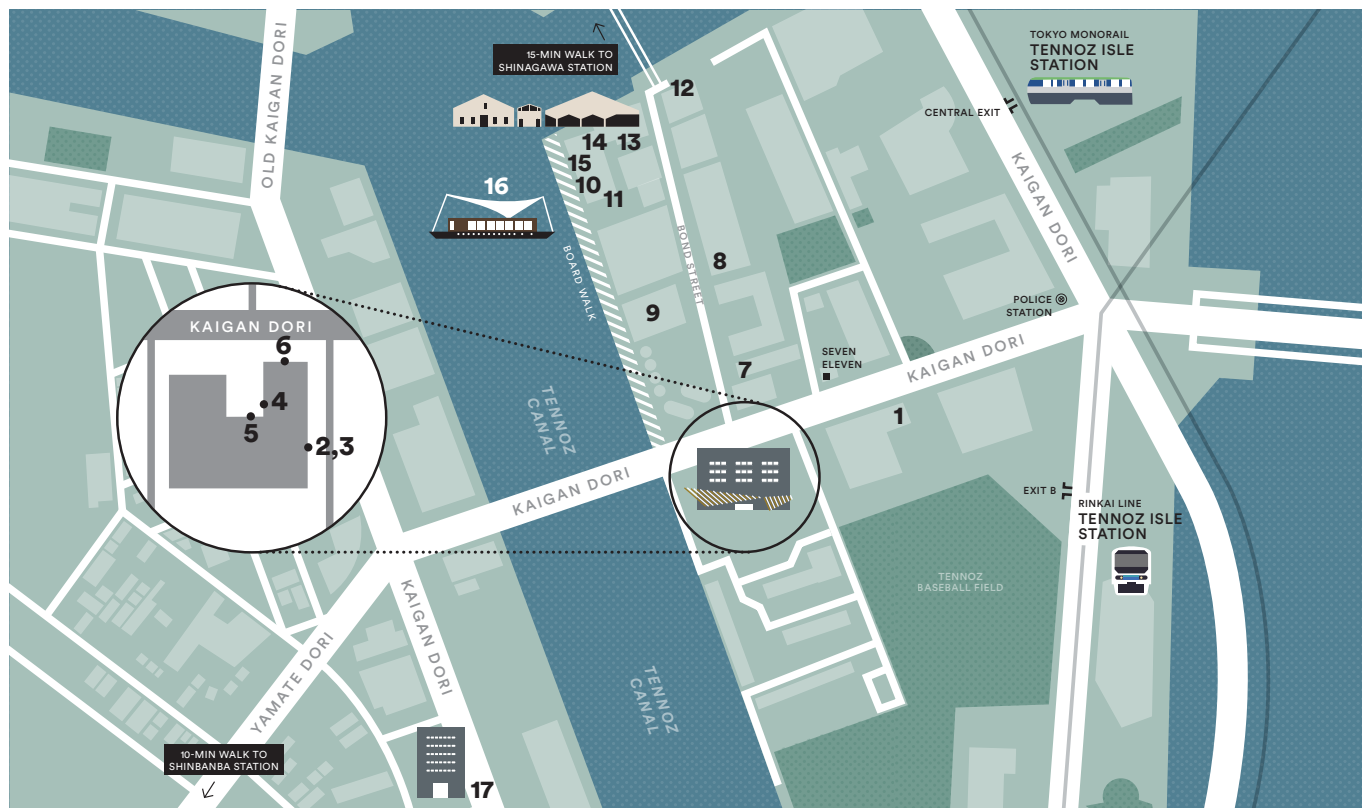

TENNOZ AREA MAP

SHOP
 CAFE
 DINING
 SPACE
 ART

1	PIGMENT	03-5781-9550	11:30AM-7:00PM Closed on MON/THU
2	T-ART HALL	03-6866-1110	Contact us
3	TERRATORIA	03-6866-1110	Contact us
4	ARCHI-DEPOT	03-5769-2133	TUE-SUN 11:00AM-8:00PM (Last entry 7:00PM) Closed on MON (if on hol, closed following TUE)
5	GVIDO STORE TOKYO	03-6712-9590	11:30AM-7:00PM Closed on SAT/SUN/MON/HOL
6	Warehouse TERRADA G Building G3-6F, G1-5F, Studio GVIDO, OMBRE (tea room)	03-6866-1110	Contact us
7	LORANS. TENNOZ ISLE BRANCH	03-6718-4911	11:00AM-7:00PM Closed on SAT/SUN/HOL
8	Le Calin	03-5479-3155	MON-SAT 11:00AM-7:00PM SUN Irregular (please contact us)
9	TMMT	03-6866-1110	Contact us
10	SØHOLM	03-5495-9475	Weekdays 11:00AM-11:00PM SAT/SUN/HOL 11:00AM-10:00PM
11	SLOW HOUSE	03-5495-9471	11:00AM-8:00PM No regular holiday
12	IMA gallery/IMA cafe	03-3740-0303 (amana inc.)	11:00AM-7:00PM Closed on SUN/HOL
13	breadworks/Lily cakes	03-5479-3666 03-6629-5777	8:00AM-9:00PM
14	T.Y.HARBOR	03-5479-4555	Lunch on Weekdays 11:30AM-2:00PM L.O. Lunch on SAT/SUN/HOL 11:30AM-3:00PM L.O. Dinner 5:30PM-10:00PM L.O.
15	B&C HALL	03-6866-1110	Contact us
16	T-LOTUS M	03-6866-1110	Contact us
17	TERRADA ART COMPLEX TAC GALLERY SPACE - 3F: KOTARO NUKAGA, Kodama Gallery Tennozu, Yuka Tsuruno Gallery, 5F: SCAI PARK, KOSAKU KANECHIKA	—	TUE/WED/THU/SAT 11:00AM-6:00PM FRI 11:00AM-8:00PM Closed on SUN/MON/HOL